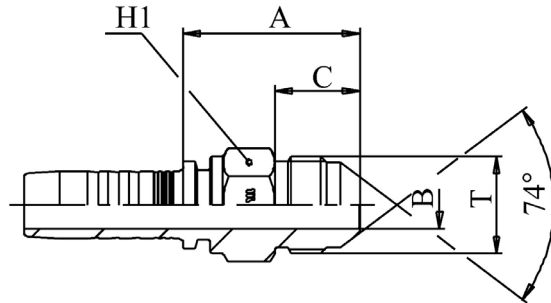

RACCORDI A PRESSARE

MASCHIO JIC CONO 37° INOX SAE J514 - PM I

Filetto		Ø Interno tubo		Codice
Ø inch	per "	mm	inch	
7/16	- 20	4	3/16"	PM7/16DN4I
7/16	- 20	6	1/4"	PM7/16DN6I
1/2	- 20	6	1/4"	PM1/2DN6I
1/2	- 20	8	5/16"	PM1/2DN8I
9/16	- 18	6	1/4"	PM9/16DN6I
9/16	- 18	8	5/16"	PM9/16DN8I
9/16	- 18	10	3/8"	PM9/16DN10I
3/4	- 16	10	3/8"	PM3/4DN10I
3/4	- 16	13	1/2"	PM3/4DN13I
7/8	- 14	10	3/8"	PM7/8DN10I
7/8	- 14	13	1/2"	PM7/8DN13I
7/8	- 14	16	5/8"	PM7/8DN16I
1 1/16	- 12	13	1/2"	PM11/16DN13I
1 1/16	- 12	19	3/4"	PM11/16DN19I
1 5/16	- 12	19	3/4"	PM15/16DN19I
1 5/16	- 12	25	1"	PM15/16DN25I
1 5/8	- 12	25	1"	PM15/8DN25I
1 5/8	- 12	32	1.1/4"	PM15/8DN32I
1 5/8	- 12	40	1.1/2"	PM15/8DN40I