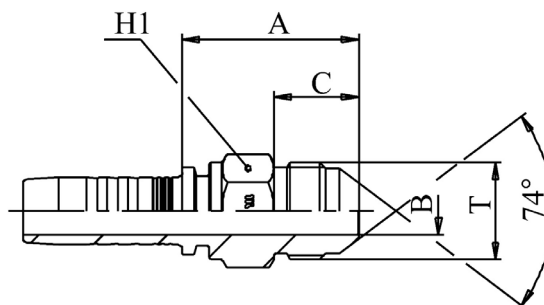

## MASCHIO JIC CONO 37° SAE J516/J514 - PM

Filetto		Ø Interno tubo		Codice
Ø inch	per "	mm	inch	
7/16	- 20	6	1/4"	PM7/16DN6
1/2	- 20	6	1/4"	PM1/2DN6
1/2	- 20	8	5/16"	PM1/2DN8
9/16	- 18	6	1/4"	PM9/16DN6
9/16	- 18	8	5/16"	PM9/16DN8
9/16	- 18	10	3/8"	PM9/16DN10
9/16	- 18	13	1/2"	PM9/16DN13
3/4	- 16	10	3/8"	PM3/4DN10
3/4	- 16	13	1/2"	PM3/4DN13
7/8	- 14	10	3/8"	PM7/8DN10
7/8	- 14	13	1/2"	PM7/8DN13
7/8	- 14	16	5/8"	PM7/8DN16
7/8	- 14	19	3/4"	PM7/8DN19
1 1/16	- 12	13	1/2"	PM11/16DN13
1 1/16	- 12	16	5/8"	PM11/16DN16
1 1/16	- 12	19	3/4"	PM11/16DN19
1 1/16	- 12	25	1"	PM11/16DN25
1 3/16	- 12	19	3/4"	PM13/16DN19
1 5/16	- 12	19	3/4"	PM15/16DN19
1 5/16	- 12	25	1"	PM15/16DN25
1 5/8	- 12	25	1"	PM15/8DN25
1 5/8	- 12	32	1.1/4"	PM15/8DN32
1 7/8	- 12	32	1.1/4"	PM17/8DN32
1 7/8	- 12	40	1.1/2"	PM17/8DN40
2 1/2	- 12	50	2"	PM21/2DN50