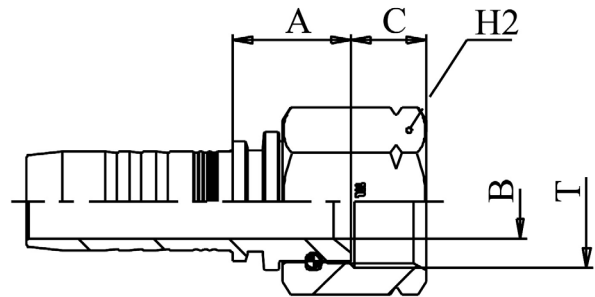

RACCORDI A PRESSARE

FEMMINA JIC SVASATURA 37° INOX - SAE J514 - PE I

Filetto		Ø Interno tubo		Codice
Ø inch	per "	mm	inch	
7/16	- 20	4	3/16"	PE7/16DN4I
7/16	- 20	6	1/4"	PE7/16DN6I
1/2	- 20	6	1/4"	PE1/2DN6I
1/2	- 20	8	5/16"	PE1/2DN8I
9/16	- 18	6	1/4"	PE9/16DN6I
9/16	- 18	8	5/16"	PE9/16DN8I
9/16	- 18	10	3/8"	PE9/16DN10I
3/4	- 16	10	3/8"	PE3/4DN10I
3/4	- 16	13	1/2"	PE3/4DN13I
7/8	- 14	10	3/8"	PE7/8DN10I
7/8	- 14	13	1/2"	PE7/8DN13I
7/8	- 14	16	5/8"	PE7/8DN16I
1 1/16	- 12	13	1/2"	PE11/16DN13I
1 1/16	- 12	16	5/8"	PE11/16DN16I
1 1/16	- 12	19	3/4"	PE11/16DN19I
1 5/16	- 12	19	3/4"	PE15/16DN19I
1 5/16	- 12	25	1"	PE15/16DN25I
1 5/8	- 12	25	1"	PE15/8DN25I
1 5/8	- 12	32	1.1/4"	PE15/8DN32I
1 7/8	- 12	40	1.1/2"	PE17/8DN40I
2 1/2	- 12	50	2"	PE21/2DN50I