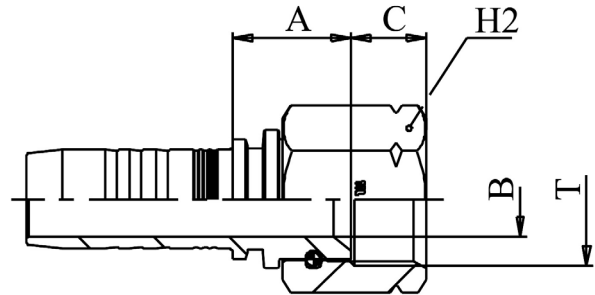

RACCORDI A PRESSARE

FEMMINA JIC SVASATURA 37° - SAE J516/J514 - PE

Filetto		Ø Interno tubo		Codice
Ø inch	per "	mm	inch	
7/16	- 20	4	3/16"	PE7/16DN4
7/16	- 20	6	1/4"	PE7/16DN6
1/2	- 20	6	1/4"	PE1/2DN6
1/2	- 20	8	5/16"	PE1/2DN8
9/16	- 18	6	1/4"	PE9/16DN6
9/16	- 18	8	5/16"	PE9/16DN8
9/16	- 18	10	3/8"	PE9/16DN10
3/4	- 16	8	5/16"	PE3/4DN8
3/4	- 16	10	3/8"	PE3/4DN10
3/4	- 16	13	1/2"	PE3/4DN13
7/8	- 14	10	3/8"	PE7/8DN10
7/8	- 14	13	1/2"	PE7/8DN13
7/8	- 14	16	5/8"	PE7/8DN16
7/8	- 14	19	3/4"	PE7/8DN19
1 1/16	- 12	13	1/2"	PE11/16DN13
1 1/16	- 12	16	5/8"	PE11/16DN16
1 1/16	- 12	19	3/4"	PE11/16DN19
1 1/16	- 12	25	1"	PE11/16DN25
1 3/16	- 12	19	3/4"	PE13/16DN19
1 5/16	- 12	19	3/4"	PE15/16DN19
1 5/16	- 12	25	1"	PE15/16DN25
1 5/8	- 12	25	1"	PE15/8DN25
1 5/8	- 12	32	1.1/4"	PE15/8DN32
1 7/8	- 12	32	1.1/4"	PE17/8DN32
1 7/8	- 12	40	1.1/2"	PE17/8DN40
2 1/2	- 12	50	2"	PE21/2DN50